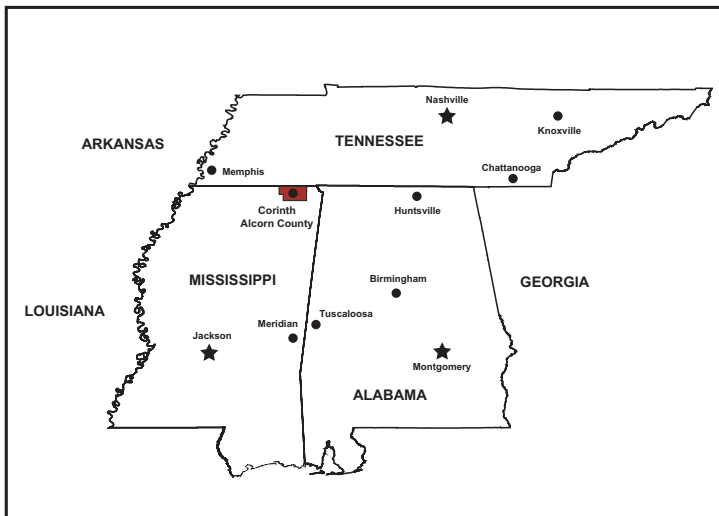

The Alliance

corinth, mississippi

alcorn county

Location

Distance to selected cities from Corinth:

| Area | Distance | |
|------------------------|-----------|----------------|
| Atlanta, Georgia | 324 miles | 523 kilometers |
| Chicago, Illinois | 530 miles | 855 kilometers |
| Dallas, Texas | 551 miles | 889 kilometers |
| Jackson, Mississippi | 219 miles | 353 kilometers |
| Memphis, Tennessee | 93 miles | 150 kilometers |
| New Orleans, Louisiana | 388 miles | 626 kilometers |

Air Travel in Corinth:

Nearest Commercial Airport and its location:

Memphis International, Memphis, TN

Distance (miles) 93

Length of runway 9,300 feet/2,835 meters

Number of daily outgoing flights 334

Major airlines serving airport: Air Trans, American, Continental Express, Delta, Northwest, United, US Airways

Nearest general aviation airport and its location:

Roscoe Turner Field, Corinth

Distance (miles) Local

Length of runway 6,500 feet/1,982 meters

Common carriers operating in Corinth area 20

Corinth's nearest full-service port:

Yellow Creek Port

43 County Road 370

Iuka, MS 38852

662-423-6088

Distance from Corinth 25 miles/40 kilometers

Name of waterway Tennessee-Tombigbee

Channel depth 9 feet/3 meters

Source: Mississippi Department of Transportation; Mississippi Port Authorities; unpublished data collected by MDA, 2001.